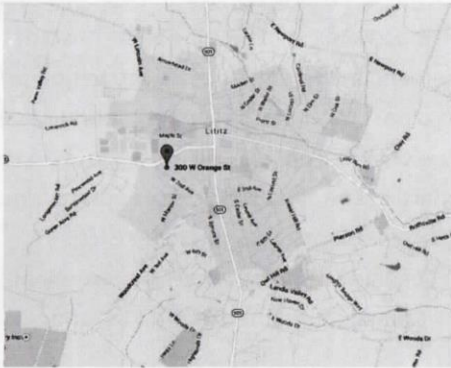

From Pennsylvania Turnpike:

- Exit 286 (Old #21)
- Left at first light / Rt 222S
- Take Brownstown Exit / Rt 772W
- Left at light in Lititz Square / 501S
- Right at light - W. Orange St
- Church is 0.4 miles on left, across from Warwick High School.

From Reading Area:

- Rt 422 W. to Myerstown / Rt 501 S.
- Left onto Rt 501 S. (College Street) through Myerstown.
- 501 S. past square in Lititz one block to W. Orange St. Turn right.
- Church is 0.4 miles on left across from Warwick High School.

From Lancaster County:

- Rt 501 N. 2.7 miles past Lancaster Airport.
- Turn left on W. Orange St.
- Church is 0.4 miles on left, across from Warwick High School

From Harrisburg / West Shore Area:

- Rt 83 to Rt 322 E. toward Ephrata.
- Right on to 501S. at Light in Brickerville.
- 501 S. past square in Lititz one block to W. Orange St. Turn Right.
- Church is 0.4 miles left, across from Warwick High School.

From Northern PA:

- Lititz is located at the Rts 772 & 501 Intersection in eastern Lebanon County.
- Follow quickest route to Myerstown and use Rt 501 S.
- One block past square in Lititz Turn Right on to W. Orange Street.
- Church is 0.4 miles on left, across from Warwick High School.